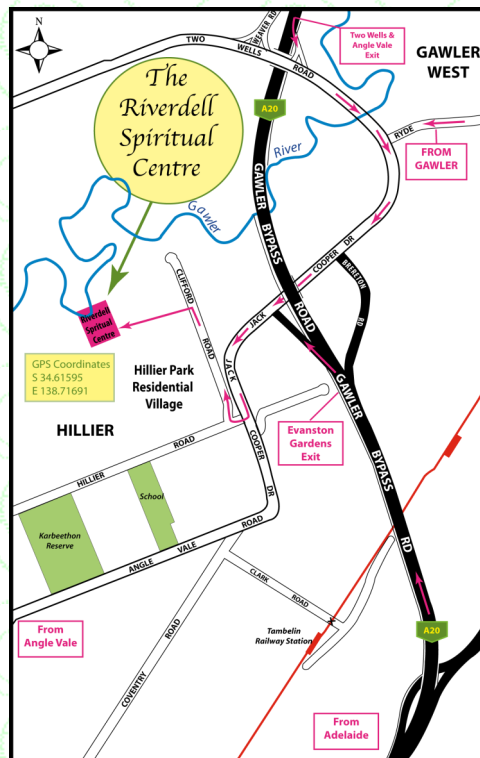

Presenters:

Andrew Horwood is an holistic GP working in Gawler and Program Director for The Emissaries. His passion is for each person to discover, then bring, their unique gift to the world and to know the fulfilment of doing that with others. This is awakening to the unique inspired living for which we were born.

Ruth French began teaching over 40 years ago! She has had a varied life, including teaching in prison as well as classroom and bush settings, working with World Vision and in a Whole Health Clinic, and catering. Her spiritual journey, which is still unfolding, has seen her touch into many traditions.

Deborah Crkovnik has many years experience in the metaphysical field, is an Accredited Journey Practitioner and is the founder of Awakening Hearts & Healing Assoc. She teaches meditation and a wide range of workshops. Deborah is passionate about teaching people to face their fears and live life to the full.

Deborah's website is— www.awakeninghearts.com.au

To Apply or For Further Information contact:

Andrew Horwood

Program Director

The Emissaries (SA) Inc
Riverdell Spiritual Centre
Clifford Road,
Hillier SA 5116

Phone: (08) 8523 1329

Fax: (08) 8522 5278

Email: emissary@bigpond.net.au

www.riverdellspiritualcentre.org.au

Great early
bird savings!

Embracing

A Seminar
to assist you to
welcome and embrace
the new energies of
2012

January 11-15, 2012

Riverdell Spiritual Centre
Near Gawler SA